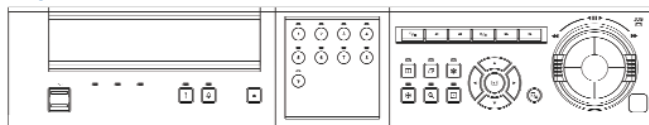

MISCELLANEOUS

Approvals	FCC, CE, UL

Specifications subject to change without notice

PDR-9LX Recording Time (based on 250GB)

Image Rec		Recording Picture Resolution & Quality Mode (1 CIF)									
Compression Rate	(sec/img) (img/sec)	LOW 2.4 KB		STANDARD 4.8 KB		HIGH 9.6 KB		V-HIGH 14.4 KB			
		Hours	Days	Hours	Days	Hours	Days	Hours	Days	Hours	Days
0.01	100	289	12.1	145	6.0	72	3.0	48	2.0		
0.01	75	386	16.1	193	8.0	96	4.0	64	2.7		
0.02	50	579	24.1	289	12.1	145	6.0	96	4.0		
0.04	25	1,157	48.2	579	24.1	289	12.1	193	8.0		
0.05	20	1,447	60.3	723	30.1	362	15.1	241	10.0		
0.07	15	1,929	80.4	965	40.2	482	20.1	322	13.4		
0.10	10	2,894	120.6	1,447	60.3	723	30.1	482	20.1		
1	1	28,935	1,205.6	14,468	602.8	7,234	301.4	4,823	200.9		
30	0.03	964,506	40,187.8	482,253	20,093.9	241,127	10,046.9	160,751	6,698.0		

Image Rec		Recording Picture Resolution & Quality Mode (2 CIF)									
Compression Rate	(sec/img) (img/sec)	LOW 4.8 KB		STANDARD 9.6 KB		HIGH 19.2 KB		V-HIGH 28.8 KB			
		Hours	Days	Hours	Days	Hours	Days	Hours	Days	Hours	Days
0.02	50	289	12.1	145	6.0	72	3.0	48	2.0		
0.04	25	579	24.1	289	12.1	145	6.0	96	4.0		
0.05	20	723	30.1	362	15.1	181	7.5	121	5.0		
0.07	15	965	40.2	482	20.1	241	10.0	161	6.7		
0.10	10	1,447	60.3	723	30.1	362	15.1	241	10.0		
1	1	14,468	602.8	7,234	301.4	3,617	150.7	2,411	100.5		
30	0.03	482,253	20,093.9	241,127	10,046.9	120,563	5,023.5	80,376	3,349.0		

FRONT