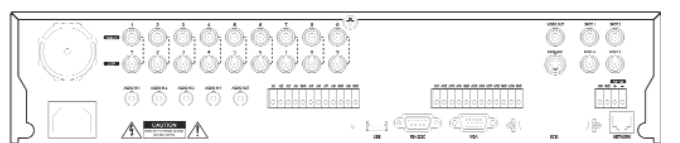

PDR-9LX

Specifications

VIDEO

Signal Format	PAL or NTSC (Auto Detect)	Composite Video Resolution	720 x 480 (NTSC), 720 x 576 (PAL)
Video Input	Composite: 9 Looping, BNC, Auto-Terminating	Monitor Output	Composite: 1 BNC, SVHS: 1 Y/C, VGA:1 Spot (Composite): 4 BNC
Playback and Record Speed	Up to 100ips @1CIF (PAL) Simplex	Record Resolution	1CIF: 336 x 272 2CIF: 672 x 272

INPUTS/OUTPUTS

Alarm Input	9 TTL, Programmable as NC/NO	Alarm Output	9 TTL, Open Collector
Alarm Reset Input	1 TTL	Internal Buzzer (in DCP)	80dB at 10cm
IR Port	1 x Remote Controller		
Network Connectivity	10/100 Base Ethernet (RJ-45), Standard RS-232C Connection for external modem		
Audio Input	4 Line in	Audio Output	1 Line out

CONNECTOR

Video Input	Composite: 9 Looping, BNC	Monitor Output	Composite: 1 BNC, SVHS: 1 Y/C, VGA, Spot (composite): 4 BNC
Audio Input	4 RCA	Audio Output	1 RCA
Alarm Input	9 Screwless, Push button type, Terminal Blocks	Alarm Output	9 Screwless, Push button type, Terminal Blocks
Alarm Reset Input	1 Screwless, Push button type, Terminal Block	RS-232C Serial Port	DB9 (P)
RS-485 Serial Port	Terminal Block	USB Port	3 (USB 2.0), Mouse Support
Ethernet Port	RJ-45		

STORAGE

Primary Storage	250 Gig + (Optional 2 Extra HDD) EIDE HDD (Total of 3)
Secondary Storage	Internal CD-RW Drive, USB HDD, USB CD-RW, USB Flash Device, SCSI HDD (RAID)

GENERAL

Dimensions (W x H x D)	16.9" x 3.46" x 16.9" (430mm x 88mm x 430mm)	Unit Weight	22.5 lbs (10.2 Kg)
Operating Temperature	41°F to 104°F (5°C to 40°C)	Operating Humidity	0% to 90%
Power	100 to 240 VAC, 50/60Hz, 2/1A		

MISCELLANEOUS

Approvals	FCC, CE, UL

Specifications subject to change without notice

PDR-9LX Recording Time (based on 250GB)