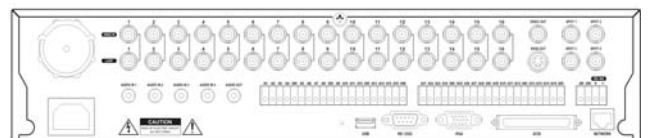

REAR

Also available from:

Distributed by: