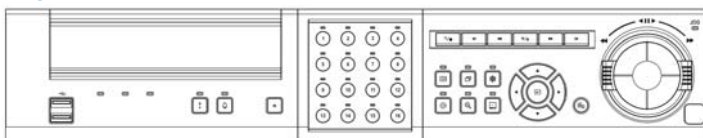

MISCELLANEOUS

Approvals	FCC, CE, UL

Specifications subject to change without notice

PDR-16LX Recording Time (based on 250GB)

Image Rec		Recording Picture Resolution & Quality Mode (1 CIF)									
Compression Rate		LOW 2.4 KB		STANDARD 4.8 KB		HIGH 9.6 KB		V-HIGH 14.4 KB			
(sec/img)	(img/sec)	Hours	Days	Hours	Days	Hours	Days	Hours	Days	Hours	Days
0.01	100	289	12.1	145	6.0	72	3.0	48	2.0		
0.01	75	386	16.1	193	8.0	96	4.0	64	2.7		
0.02	50	579	24.1	289	12.1	145	6.0	96	4.0		
0.04	25	1,157	48.2	579	24.1	289	12.1	193	8.0		
0.05	20	1,447	60.3	723	30.1	362	15.1	241	10.0		
0.07	15	1,929	80.4	965	40.2	482	20.1	322	13.4		
0.10	10	2,894	120.6	1,447	60.3	723	30.1	482	20.1		
1	1	28,935	1,205.6	14,468	602.8	7,234	301.4	4,823	200.9		
30	0.03	964,506	40,187.8	482,253	20,093.9	241,127	10,046.9	160,751	6,698.0		

Image Rec		Recording Picture Resolution & Quality Mode (2 CIF)									
Compression Rate		LOW 4.8 KB		STANDARD 9.6 KB		HIGH 19.2 KB		V-HIGH 28.8 KB			
(sec/img)	(img/sec)	Hours	Days	Hours	Days	Hours	Days	Hours	Days	Hours	Days
0.02	50	289	12.1	145	6.0	72	3.0	48	2.0		
0.04	25	579	24.1	289	12.1	145	6.0	96	4.0		
0.05	20	723	30.1	362	15.1	181	7.5	121	5.0		
0.07	15	965	40.2	482	20.1	241	10.0	161	6.7		
0.10	10	1,447	60.3	723	30.1	362	15.1	241	10.0		
1	1	14,468	602.8	7,234	301.4	3,617	150.7	2,411	100.5		
30	0.03	482,253	20,093.9	241,127	10,046.9	120,563	5,023.5	80,376	3,349.0		

FRONT